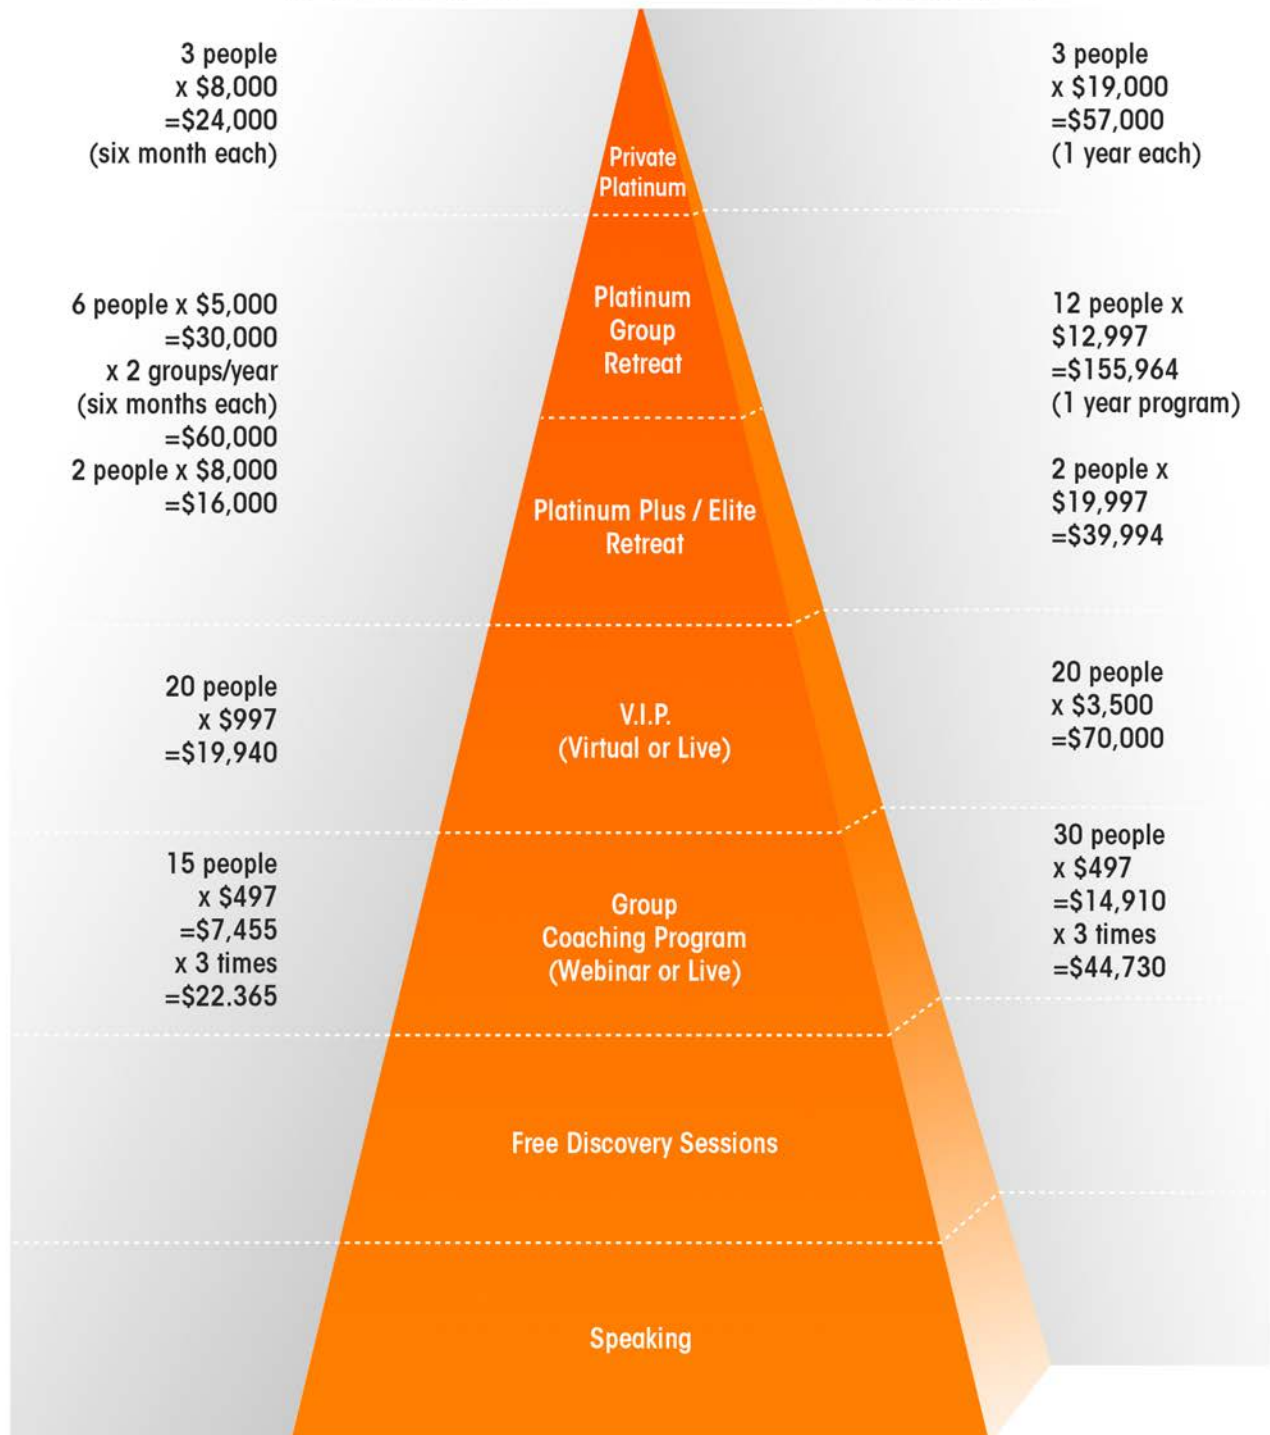

Money in Your Message™

Coaching Model

First Time
Total: \$142,305

Advanced
Total: \$367,688

Money in Your Message™

Info Product Model

First Time
Total: \$93,847

Advanced
Total: \$270,481

Money in Your Message™

Membership Model

First Time
Total: \$252,142

Advanced
Total: \$1,695,764

Money in Your Message™

Webinar/Telesummit Model

First Time
Total: \$88,700

Advanced
Total: \$416,982

Money in Your Message™

Association Model

First Time
Total: \$403,000

Advanced
Total: \$788,964