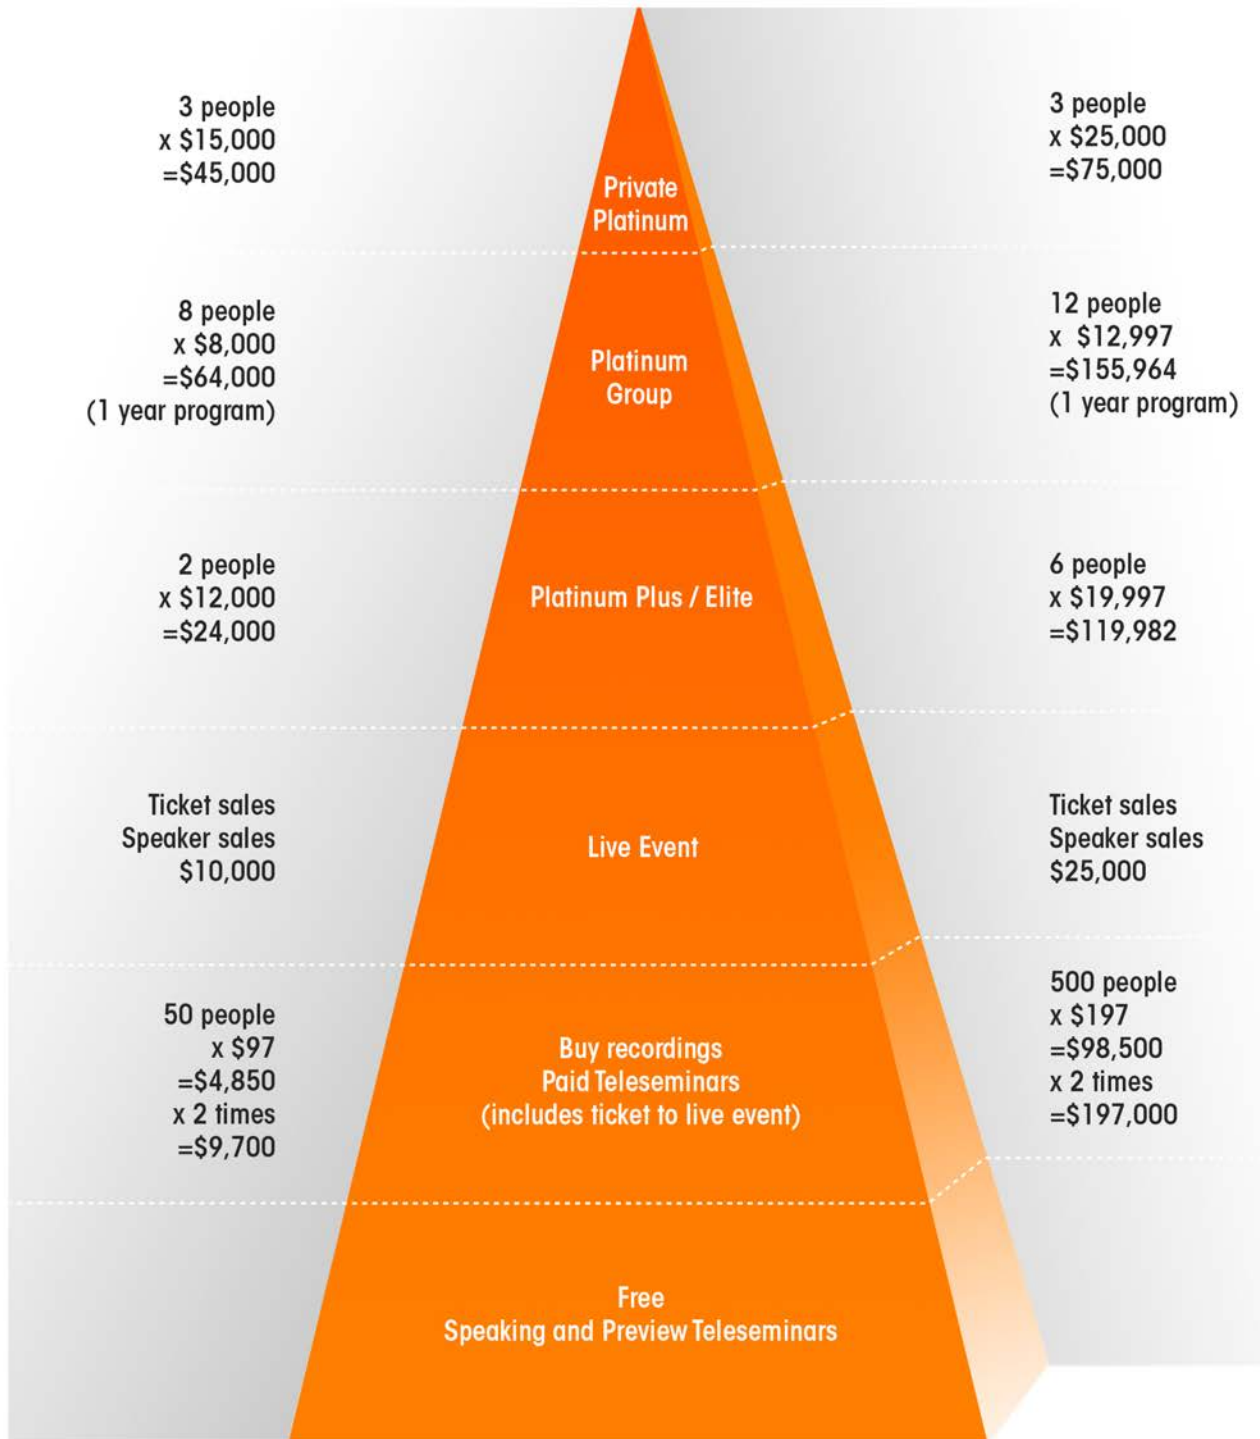

Money in Your Message™

Coaching Model

First Time
Total: \$142,305

Advanced
Total: \$367,688

Money in Your Message™

Info Product Model

First Time
Total: \$93,847

Advanced
Total: \$270,481

Money in Your Message™

Membership Model

First Time
Total: \$252,142

Advanced
Total: \$1,695,764

Money in Your Message™

Webinar/Telesummit Model

First Time
Total: \$88,700

Advanced
Total: \$416,982

Money in Your Message™

Association Model

First Time
Total: \$403,000

Advanced
Total: \$788,964