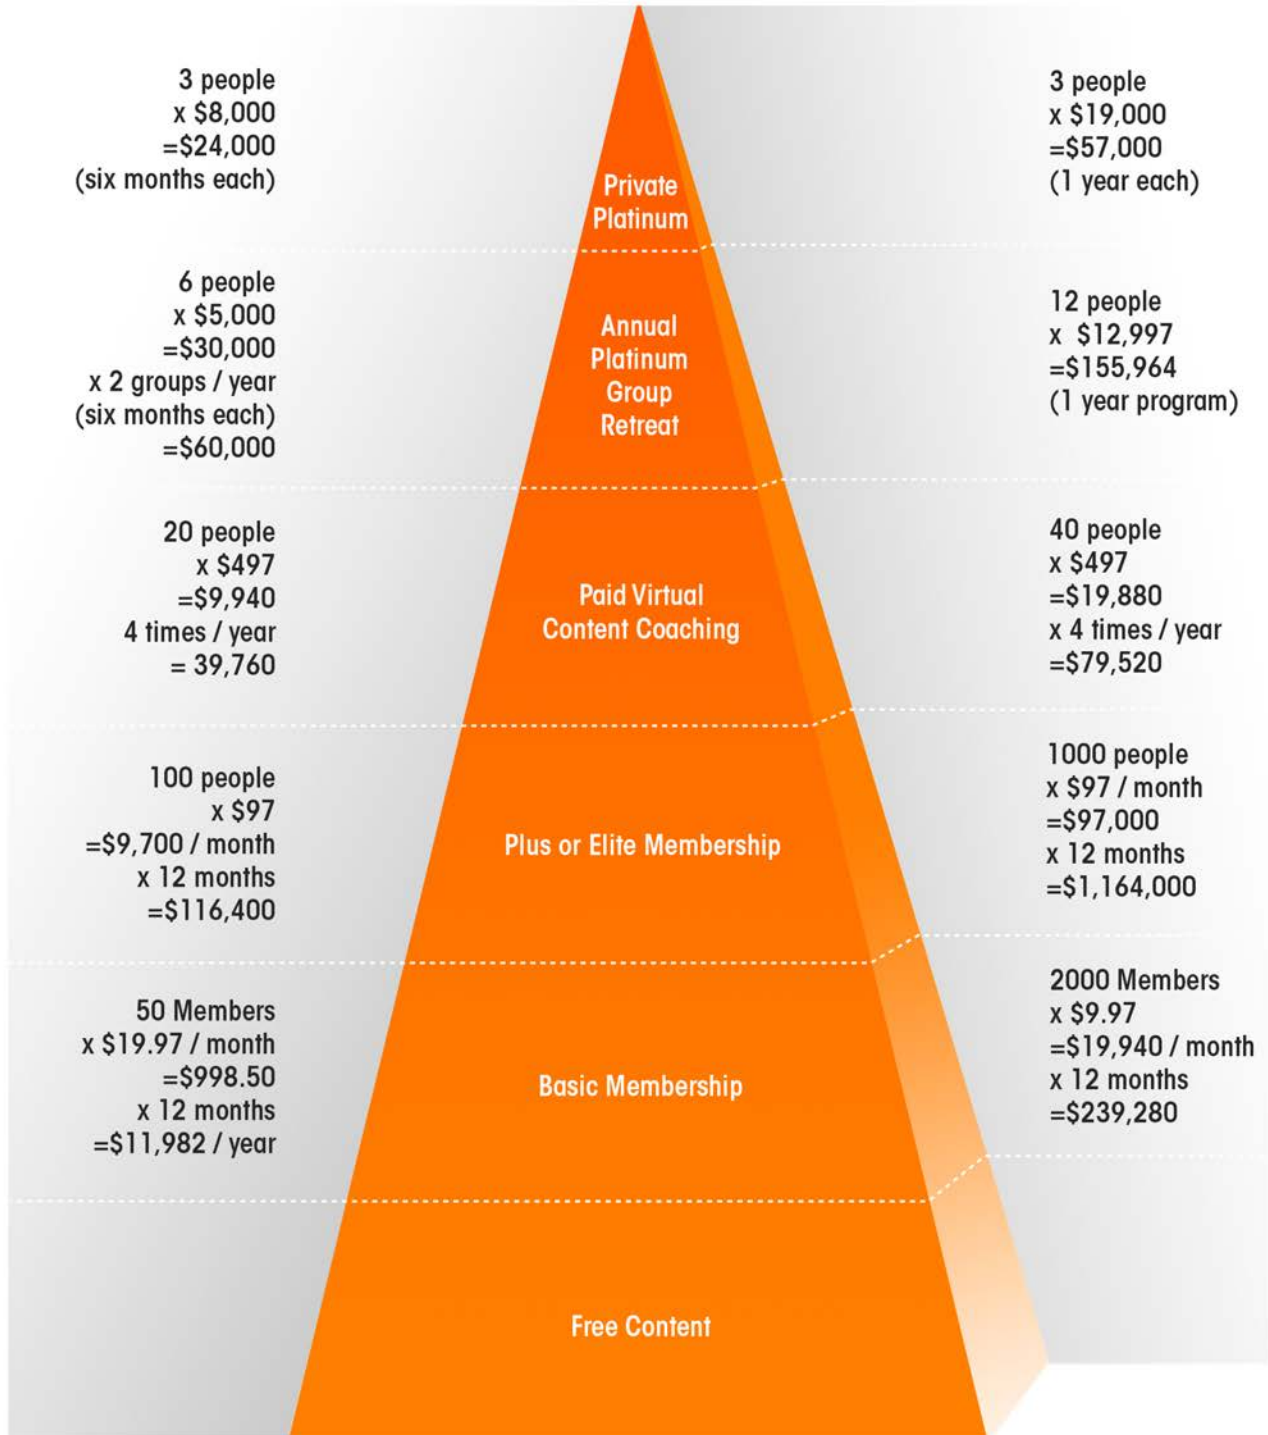

Money in Your Message™

Coaching Model

First Time
Total: \$142,305

Advanced
Total: \$367,688

Money in Your Message™

Info Product Model

First Time
Total: \$93,847

Advanced
Total: \$270,481

Money in Your Message™

Membership Model

First Time
Total: \$252,142

Advanced
Total: \$1,695,764

Money in Your Message™

Webinar/Telesummit Model

First Time
Total: \$88,700

Advanced
Total: \$416,982

Money in Your Message™

Association Model

First Time
Total: \$403,000

Advanced
Total: \$788,964