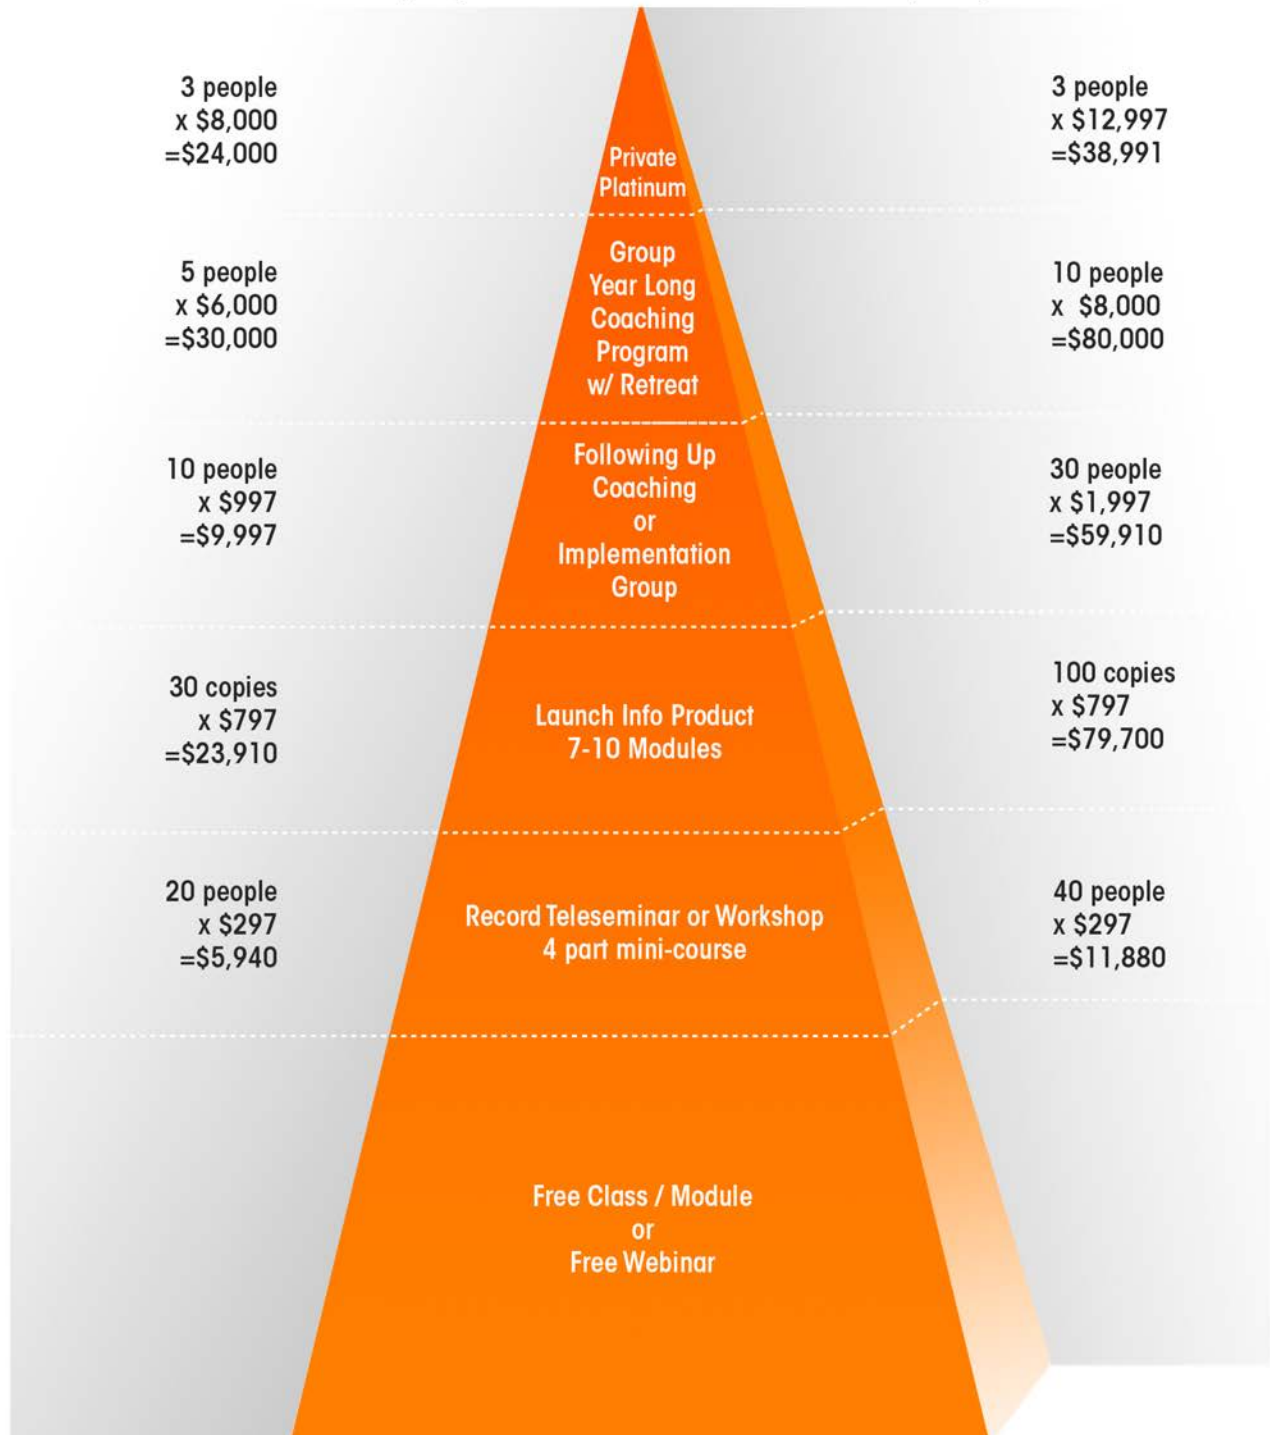

Money in Your Message™

Coaching Model

First Time
Total: \$142,305

Advanced
Total: \$367,688

Money in Your Message™

Info Product Model

First Time
Total: \$93,847

Advanced
Total: \$270,481

Money in Your Message™

Membership Model

First Time
Total: \$252,142

Advanced
Total: \$1,695,764

Money in Your Message™

Webinar/Telesummit Model

First Time
Total: \$88,700

Advanced
Total: \$416,982

Money in Your Message™

Association Model

First Time
Total: \$403,000

Advanced
Total: \$788,964